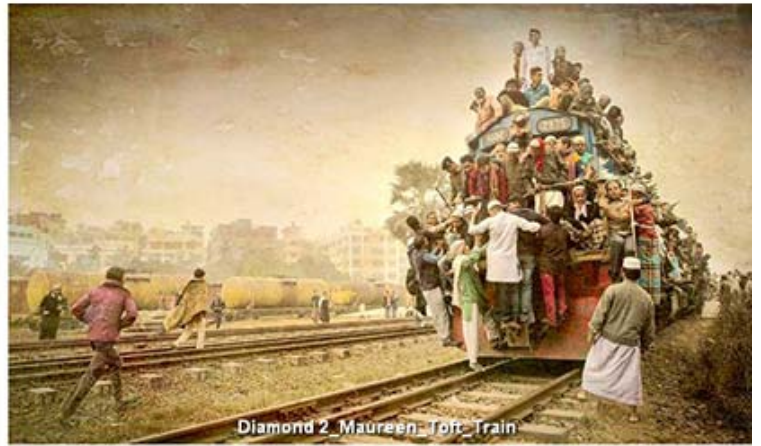

EFIAP Diamond ONE and TWO